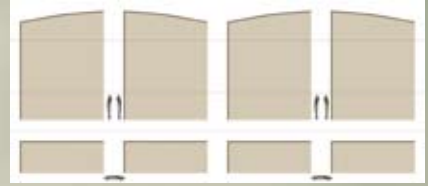

Model CP21/C21 SQ24 8', 9' wide

Model CP21/C21 SQ24 10', 12' wide

Model CP21/C21 SQ24 16', 18' wide

Series Two

Series Two of the Coachman Collection complements homes with American country flair. With full or half-cross buck panels and your choice of rectangular, square or arched window styles, it's a classic style that looks as good with Irish country pine as it does with Texas Hill Country chic.

Model CP31/C31 Arch 8', 9' wide

Model CP31/C31 Arch 10', 12' wide

Model CP31/C31 Arch 16', 18' wide

Series Three

Series Three of the Coachman Collection delivers solid good looks, designed to work exceptionally well with today's country French and Victorian style homes. Fully enclosed to provide maximum privacy, with optional cross buck bottom panels and square or arched top sections, this series is the architect's choice for a variety of home styles.