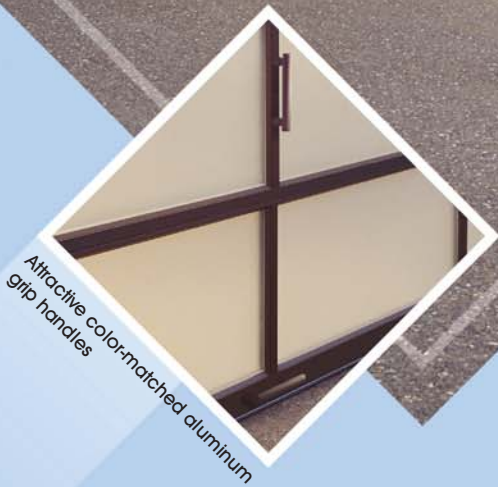

Durable Construction

- 2-1/8" aluminum frame provides a virtually maintenance-free, long-lasting door.
- Tongue-and-groove joint plus vinyl bottom weatherseal with retainer help protect against the elements.
- Galvanized torsion springs are attractive and longer lasting.
- Integral reinforcing fin provides increased strength and longevity.
- Attractive color-matched aluminum grip handles.

DURABLE CONSTRUCTION

- 1 2-1/8" thick sections
 - 2 Heavy-duty aluminum frame available in a variety of colors (see frame colors below)
 - 3 Panels secured with a weather-tight seal
 - 4 Many glass or aluminum panel options available. (see glass/panel options below)
 - 5 Integral reinforcing fin
 - 6 Aluminum retainer with vinyl weatherseal
- ◆ WINDCODE®: Doors available to meet many regional wind load requirements

*WINDCODE doors over 16' wide may have reinforcement hardware that shows through the glass panels of the door.

FRAME COLORS

GLASS/PANEL OPTIONS

*Glass is tempered.

Glass is available in 1/8" single pane or 7/16" insulated (white laminated and mirrored glass not available insulated).

Price will vary depending on glass/panel option or frame color/finish.

Custom Glass and frame colors are available. See your Clopay Dealer for details.

Distributed By:

Attractive color-matched aluminum grip handles